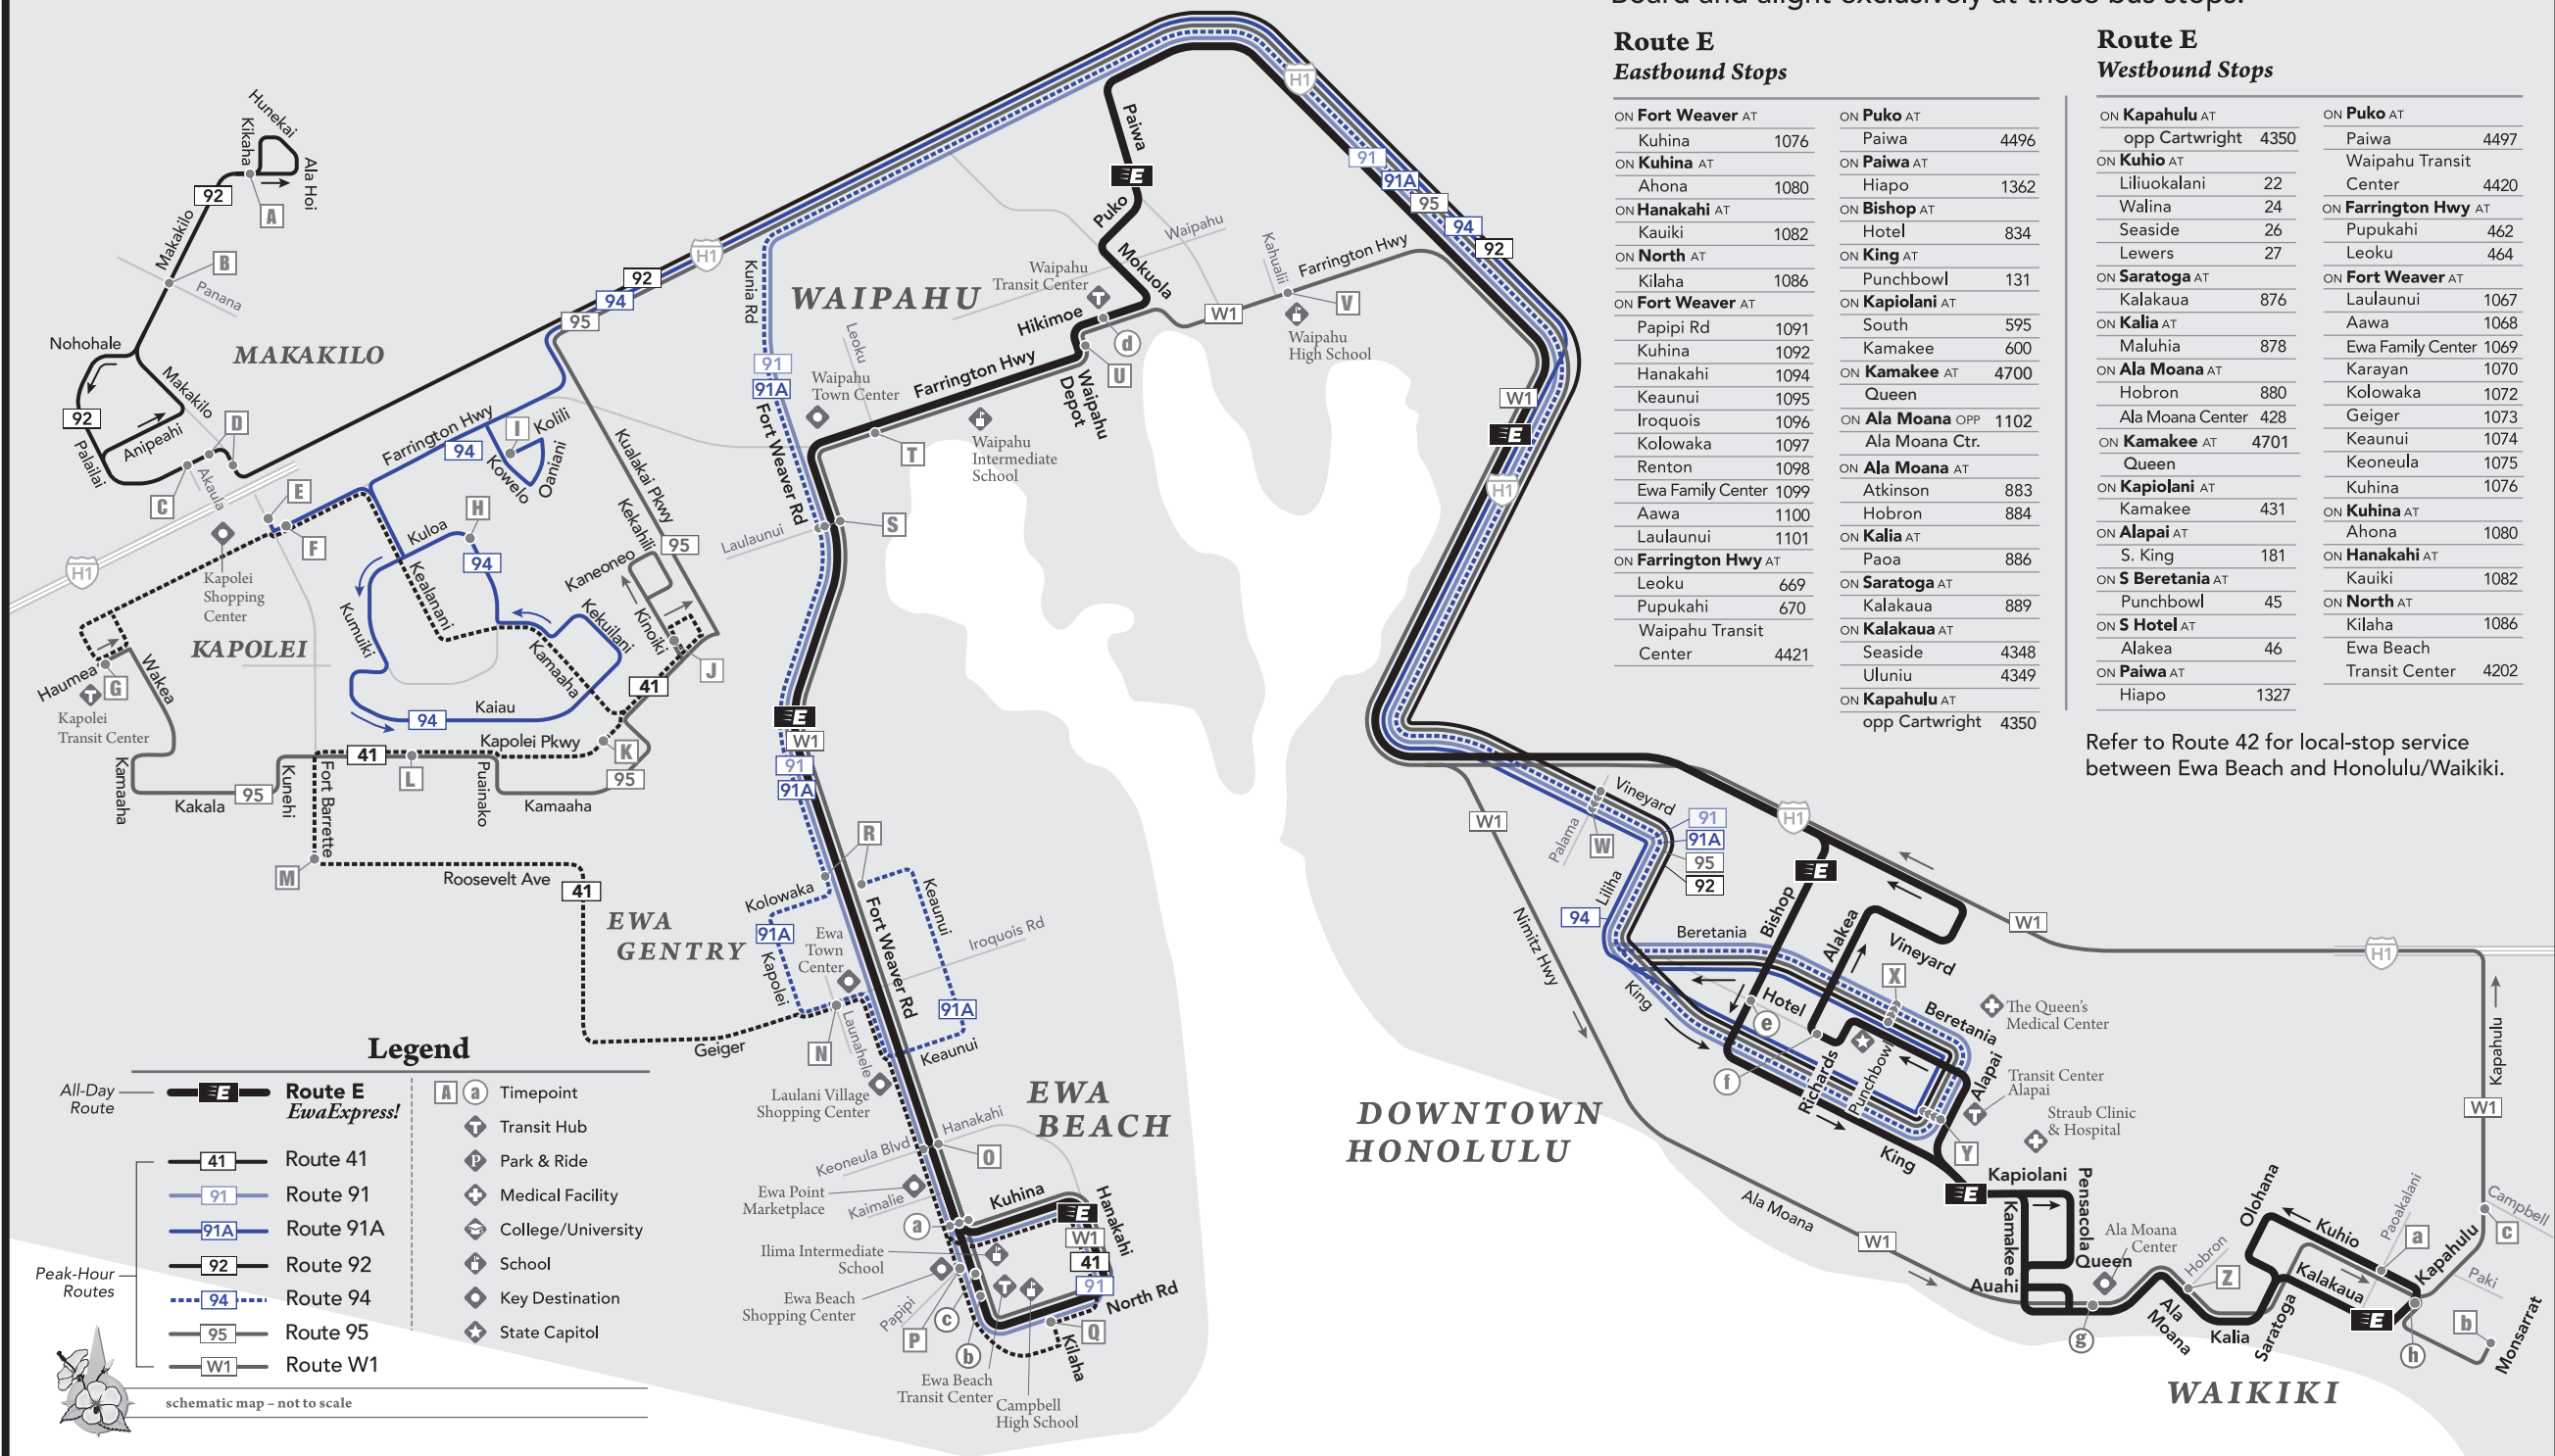

Route E – EwaExpress! makes limited stops for a faster ride!
 Board and alight exclusively at these bus stops:

**Route E
 Eastbound Stops**

ON Fort Weaver AT	ON Puko AT
Kuhina 1076	Paiwa 4496
ON Kuhina AT	ON Paiwa AT
Ahona 1080	Hiapo 1362
ON Hanakahi AT	ON Bishop AT
Kauiki 1082	Hotel 834
ON North AT	ON King AT
Kilaha 1086	Punchbowl 131
ON Fort Weaver AT	ON Kapiolani AT
Papipi Rd 1091	South 595
Kuhina 1092	Kamakee 600
Hanakahi 1094	ON Kamakee AT
Keaunui 1095	Queen 4700
Iroquois 1096	ON Ala Moana OPP
Kolowaka 1097	Ala Moana Ctr. 1102
Renton 1098	ON Ala Moana AT
Ewa Family Center 1099	Atkinson 883
Aawa 1100	Hobron 884
Laulaunui 1101	ON Kalia AT
ON Farrington Hwy AT	Paoa 886
Leoku 669	ON Saratoga AT
Pupukahi 670	Kalakaua 889
Waipahu Transit Center 4421	ON Kalakaua AT
	Seaside 4348
	Uluniu 4349
	ON Kapahulu AT
	opp Cartwright 4350

**Route E
 Westbound Stops**

ON Kapahulu AT	ON Puko AT
opp Cartwright 4350	Paiwa 4497
ON Kuhio AT	Waipahu Transit Center 4420
Liliuokalani 22	ON Farrington Hwy AT
Walina 24	Pupukahi 462
Seaside 26	Leoku 464
Lewers 27	ON Fort Weaver AT
ON Saratoga AT	Laulaunui 1067
Kalakaua 876	Aawa 1068
ON Kalia AT	Ewa Family Center 1069
Maluhia 878	Karayan 1070
ON Ala Moana AT	Kolowaka 1072
Hobron 880	Geiger 1073
Ala Moana Center 428	Keaunui 1074
ON Kamakee AT	Keoneula 1075
4701	Kuhina 1076
Queen	ON Kuhina AT
ON Kapiolani AT	Ahona 1080
Kamakee 431	ON Hanakahi AT
ON Alapai AT	Kauiki 1082
S. King 181	ON North AT
ON S Beretania AT	Kilaha 1086
Punchbowl 45	Ewa Beach
ON S Hotel AT	Transit Center 4202
Alakea 46	
ON Paiwa AT	
Hiapo 1327	

Refer to Route 42 for local-stop service between Ewa Beach and Honolulu/Waikiki.

Legend

- All-Day Route**
- Peak-Hour Routes**
- Route E EwaExpress!**
- Route 41**
- Route 91**
- Route 91A**
- Route 92**
- Route 94**
- Route 95**
- Route W1**
- Timepoint**
- Transit Hub**
- Park & Ride**
- Medical Facility**
- College/University**
- School**
- Key Destination**
- State Capitol**

schematic map – not to scale